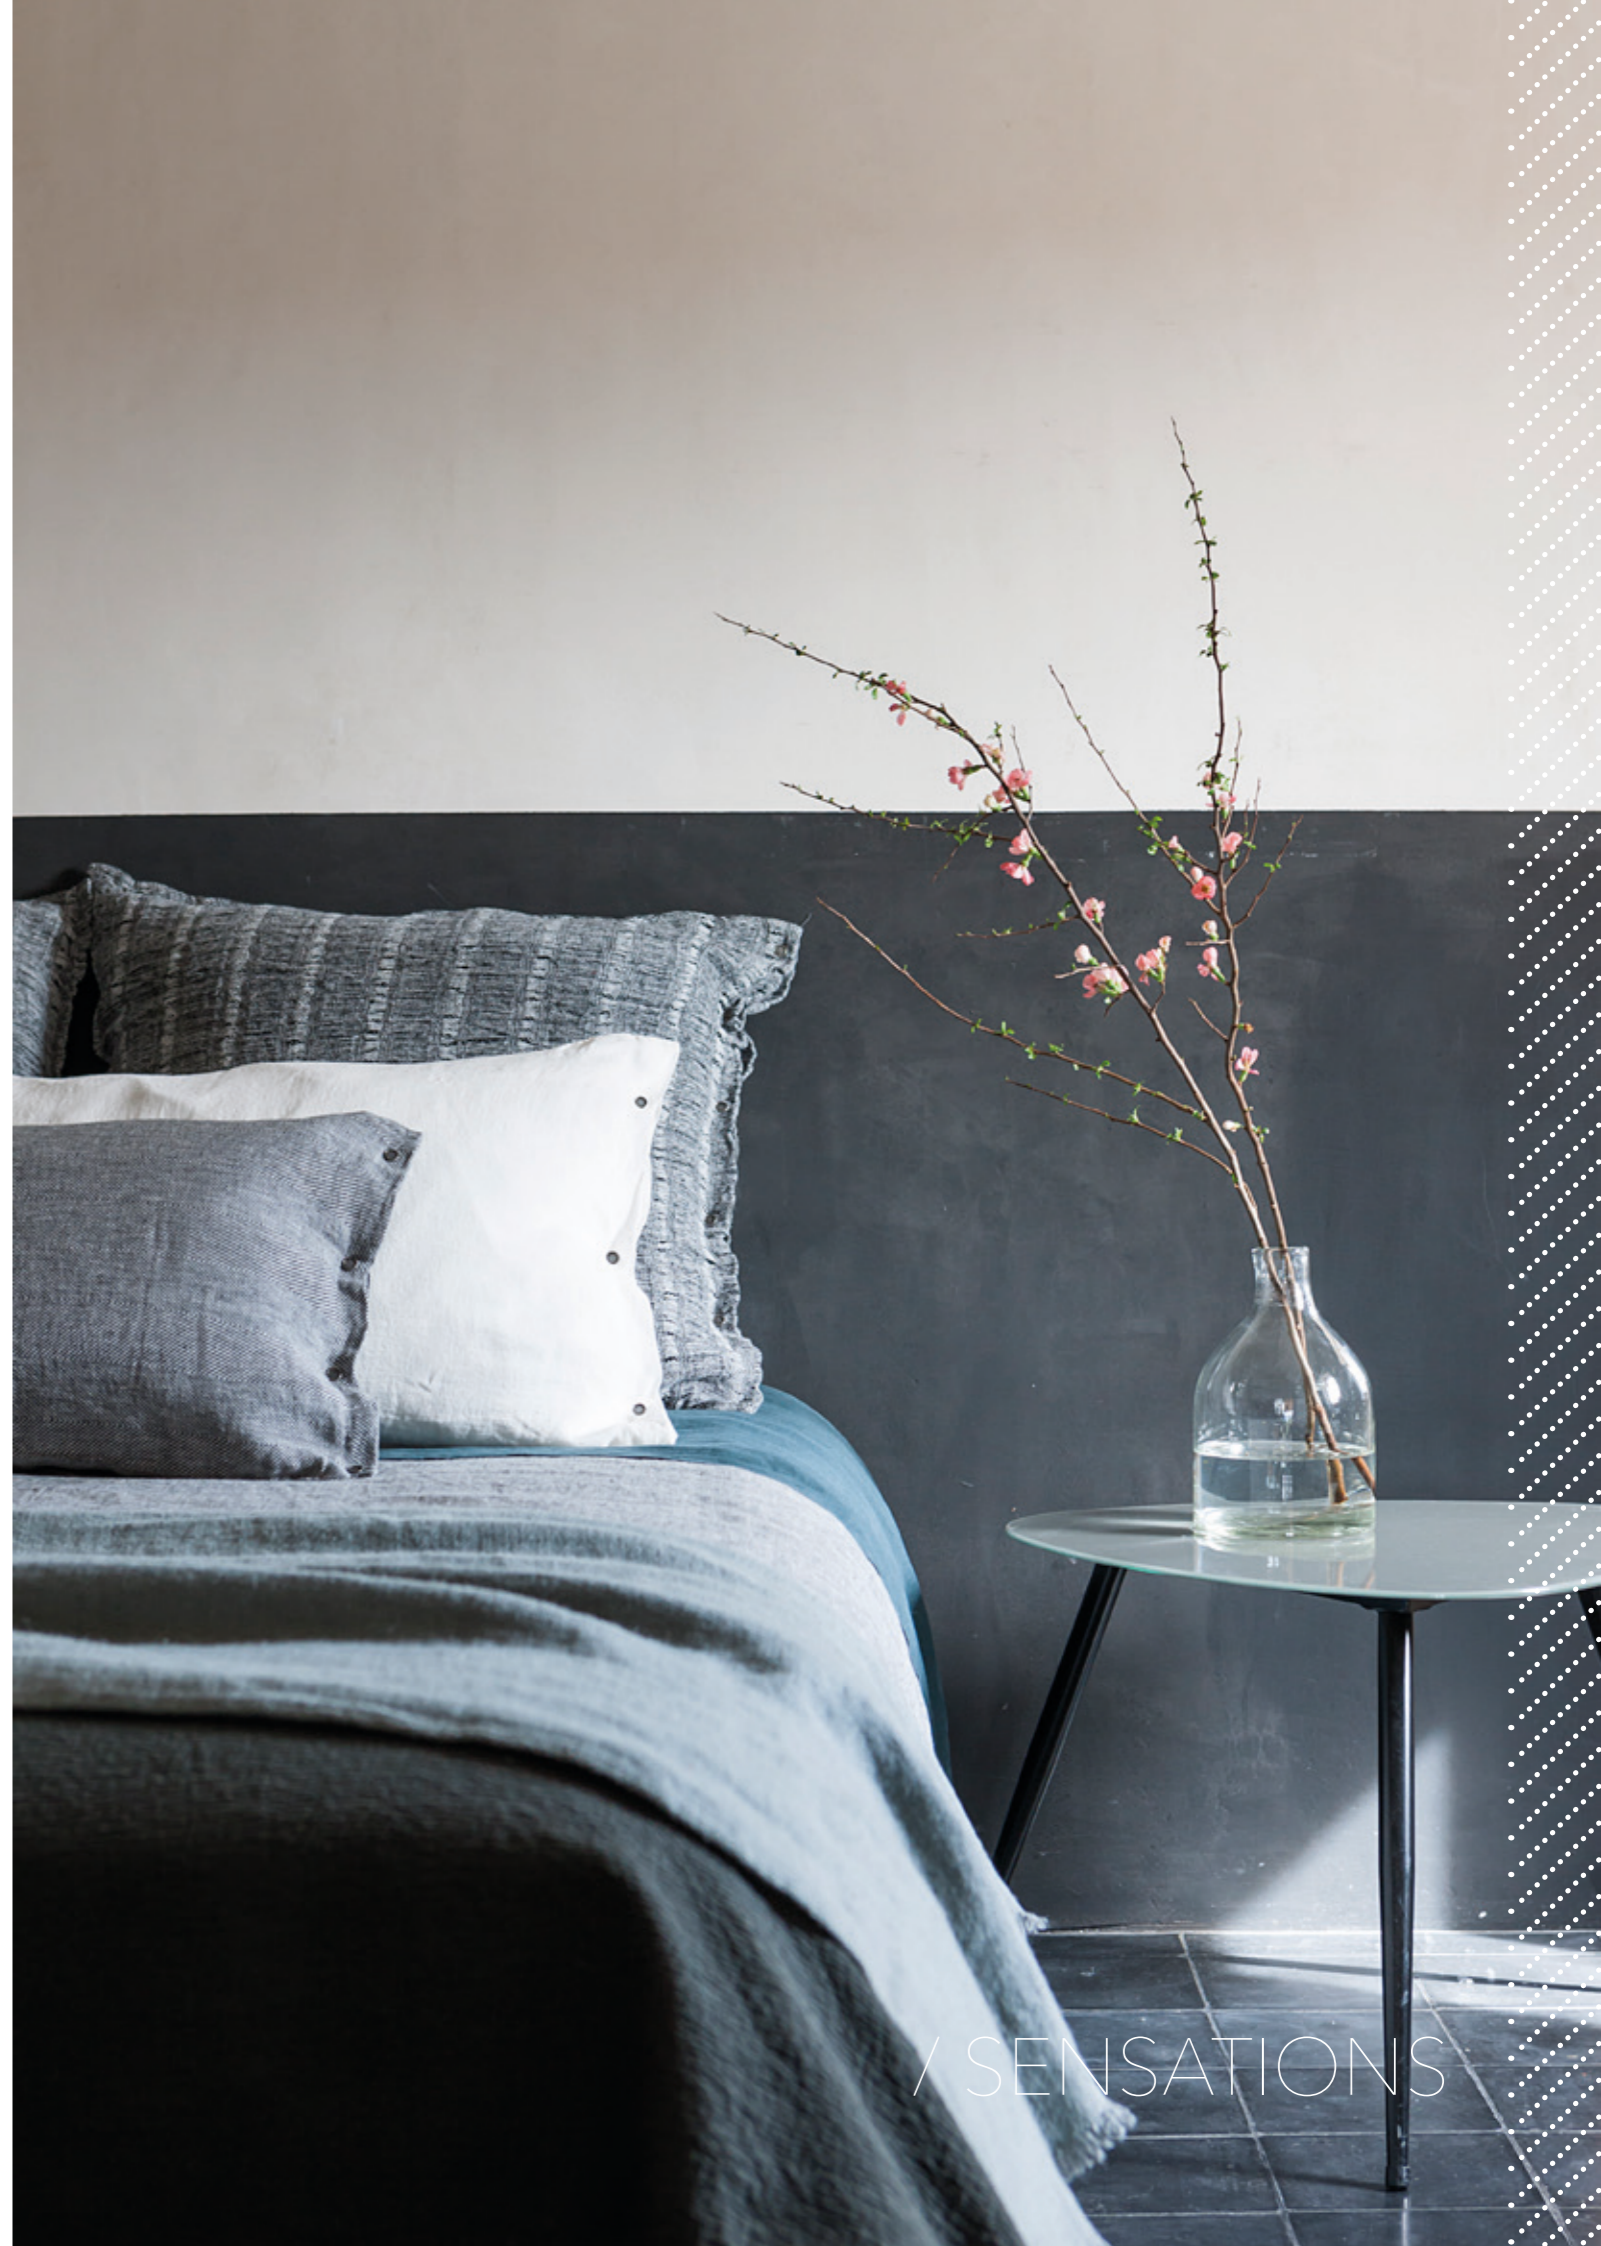

LIN/GE DE MAISON

CURIOUS

Jacky Huard, founder of LISSOY, imagined an ingenious system for combining interchangeable fabric panels that clips together to create a duvet cover. The innovative idea gave birth to the LISSOY patent Easyclip® duvet system and inspired a unique and stylish home textile collection of 100% linen in unexpected colors and weaves.

/ SOUPLESSE

/ EN APESANTEUR

FORWARD THINKING

The curtains designed by LISSOY offers a new style achieved through the fastening system snaps around the rod. This new chic and practical innovation enhances any décor.

Over the years, the collection has grown to more than 30 colors and woven 100% linen fabrics for the bed, table and bath and decor.

REFLEXIVE

LISSOY items carry the European Flax Quality label. The trademark is uniquely available for those fabrics that are woven exclusively with EU origin natural vegetal fibers. By choosing Lissoy products, you choose the finest linen in the world that is environmentally friendly and offers rich natural properties and comfort.